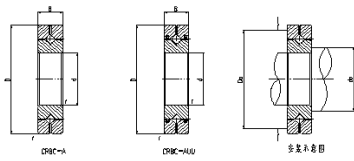

## Crossed Roller Bearing

### CRBH series Crossed Roller Bearing-25

Shaft diameter	<b>25</b>
Identification	
1	CRBH 258 A
2	CRBH 258 AUJ
Main dimensions	
d	<b>25</b>
D	41
B	8
r	0.3
Mounting dimensions (mm)	
da	29
Da	36
Basic dynamic load rating	
C	3120
Co	2810
weight	0.05