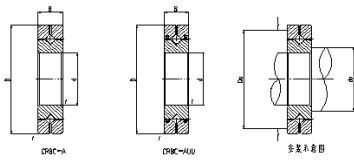

Crossed Roller Bearing

CRBH series Crossed Roller Bearing-25

Shaft diameter	25
Identification	
1	CRBH 258 A
2	CRBH 258 AUJ
Main dimensions	
d	25
D	41
B	8
r	0.3
Mounting dimensions (mm)	
da	29
Da	36
Basic dynamic load rating	
C	3120
Co	2810
weight	0.05