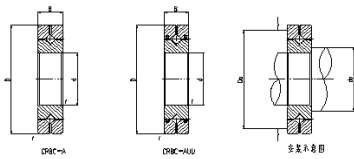

Crossed Roller Bearing

CRBH series Crossed Roller Bearing-25

Shaft diameter	25
Identification	
1	CRBH 258 A
2	CRBH 258 AUJ
Main dimensions	
d	25
D	41
B	8
r	0.3
Mounting dimensions (mm)	
da	29
Da	36
Basic dynamic load rating	
C	3120
Co	2810
weight	0.05