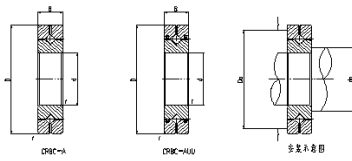

Crossed Roller Bearing

CRBH series Crossed Roller Bearing-200

Shaft diameter	200
Identification	
1	CRBH 20025 A
2	CRBH 20025 A UU
Main dimensions	
d	200
D	260
B	25
r	1
Mounting dimensions (mm)	
da	212
Da	248
Basic dynamic load rating	
C	92.3
Co	169
weight	4