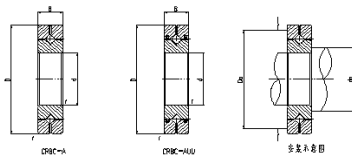

Crossed Roller Bearing

CRBH series Crossed Roller Bearing-200

Shaft diameter	200
Identification	
1	CRBH 20025 A
2	CRBH 20025 A UU
Main dimensions	
d	200
D	260
B	25
r	1
Mounting dimensions (mm)	
da	212
Da	248
Basic dynamic load rating	
C	92.3
Co	169
weight	4