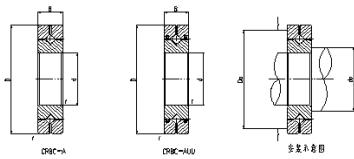

Crossed Roller Bearing

CRBH series Crossed Roller Bearing-150

Shaft diameter	150
Identification	
1	CRBH 15025 A
2	CRBH 15025 A UU
Main dimensions	
d	150
D	210
B	25
r	1
Mounting dimensions (mm)	
da	162
Da	198
Basic dynamic load rating	
C	84.3
Co	138
weight	3.16