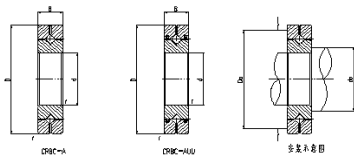

## Crossed Roller Bearing

### CRBH series Crossed Roller Bearing-150

Shaft diameter	<b>150</b>
Identification	
1	CRBH 15025 A
2	CRBH 15025 A UU
Main dimensions	
d	<b>150</b>
D	210
B	25
r	<b>1</b>
Mounting dimensions (mm)	
da	162
Da	198
Basic dynamic load rating	
C	84.3
Co	138
weight	3.16