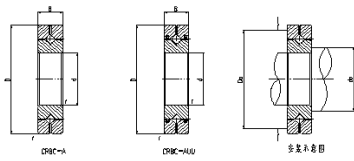

Crossed Roller Bearing

CRBH series Crossed Roller Bearing-150

Shaft diameter	150
Identification	
1	CRBH 15025 A
2	CRBH 15025 A UU
Main dimensions	
d	150
D	210
B	25
r	1
Mounting dimensions (mm)	
da	162
Da	198
Basic dynamic load rating	
C	84.3
Co	138
weight	3.16