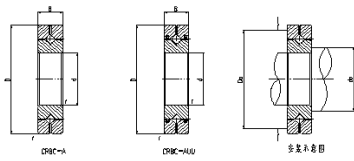

## Crossed Roller Bearing

### CRBH series Crossed Roller Bearing-140

Shaft diameter	<b>140</b>
Identification	
1	CRBH 14025 A
2	CRBH 14025 A UU
Main dimensions	
d	<b>140</b>
D	200
B	25
r	<b>1</b>
Mounting dimensions (mm)	
da	152
Da	188
Basic dynamic load rating	
C	81.9
Co	130
weight	2.96