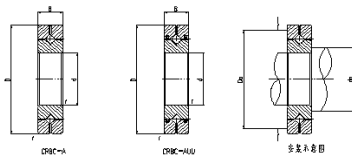

## Crossed Roller Bearing

### CRBH series Crossed Roller Bearing-130

Shaft diameter	<b>130</b>
Identification	
1	CRBH 13025 A
2	CRBH 13025 A UU
Main dimensions	
d	<b>130</b>
D	190
B	25
r	<b>1</b>
Mounting dimensions (mm)	
da	142
Da	178
Basic dynamic load rating	
C	75.9
Co	115
weight	2.82