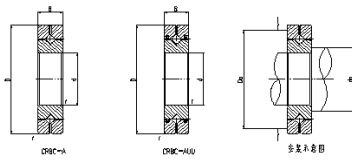

Crossed Roller Bearing

CRBH series Crossed Roller Bearing-130

| | |
|---------------------------|-----------------|
| Shaft diameter | 130 |
| Identification | |
| 1 | CRBH 13025 A |
| 2 | CRBH 13025 A UU |
| Main dimensions | |
| d | 130 |
| D | 190 |
| B | 25 |
| r | 1 |
| Mounting dimensions (mm) | |
| da | 142 |
| Da | 178 |
| Basic dynamic load rating | |
| C | 75.9 |
| Co | 115 |
| weight | 2.82 |