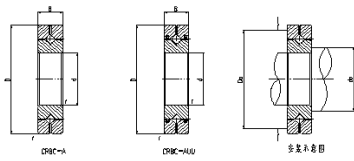

Crossed Roller Bearing

CRBH series Crossed Roller Bearing-120

Shaft diameter	120
Identification	
1	CRBH 12025 A
2	CRBH 12025 A UU
Main dimensions	
d	120
D	180
B	25
r	1
Mounting dimensions (mm)	
da	132
Da	168
Basic dynamic load rating	
C	73.4
Co	108
weight	2.62