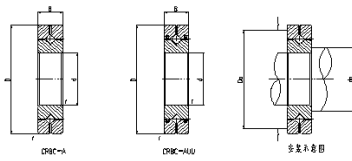

Crossed Roller Bearing

CRBH series Crossed Roller Bearing-110

Shaft diameter	110
Identification	
1	CRBH 11020 A
2	CRBH 11020 A UU
Main dimensions	
d	110
D	160
B	20
r	0.6
Mounting dimensions (mm)	
da	120
Da	150
Basic dynamic load rating	
C	52.4
Co	77.4
weight	1.56