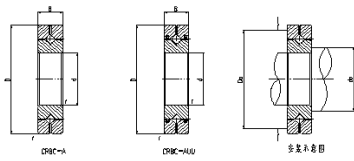

Crossed Roller Bearing

CRBH series Crossed Roller Bearing-110

Shaft diameter	110
Identification	
1	CRBH 11020 A
2	CRBH 11020 A UU
Main dimensions	
d	110
D	160
B	20
r	0.6
Mounting dimensions (mm)	
da	120
Da	150
Basic dynamic load rating	
C	52.4
Co	77.4
weight	1.56