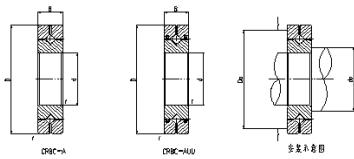

Crossed Roller Bearing

CRBH series Crossed Roller Bearing-100

Shaft diameter	100
Identification	
1	CRBH 10020 A
2	CRBH 10020 A UU
Main dimensions	
d	100
D	150
B	20
r	0.6
Mounting dimensions (mm)	
da	110
Da	140
Basic dynamic load rating	
C	50.9
Co	72.2
weight	1.45