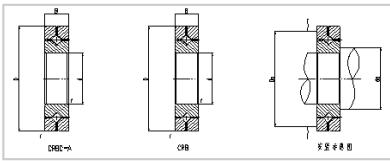

## Crossed Roller Bearing

### CRB/CRBC series Crossed Roller Bearing-90

|                                |           |
|--------------------------------|-----------|
| Shaft Diameter (mm)            | <b>90</b> |
| Identification number          |           |
| With cage                      | CRBC9016  |
| Full Complement                | CRB9016   |
| Main dimensions (mm)           |           |
| d                              | <b>90</b> |
| D                              | 130       |
| B                              | 16        |
| r                              | 1         |
| CRBC Basic dynamic load rating | 19.4      |
| CRBC Basic static load rating  | 28.6      |
| CRB Basic dynamic load rating  | 25.9      |
| CRB Basic static load rating   | 42.1      |
| Weight                         | 0.81      |