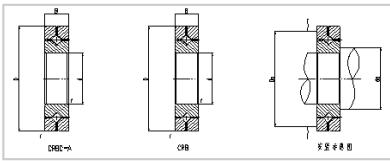

Crossed Roller Bearing

CRB/CRBC series Crossed Roller Bearing-800

Shaft Diameter (mm)	800
Identification number	
With cage	CRBC80070
Full Complement	CRB80070
Main dimensions (mm)	
d	800
D	950
B	70
r	4
CRBC Basic dynamic load rating	417
CRBC Basic static load rating	1090
CRB Basic dynamic load rating	513
CRB Basic static load rating	1440
Weight	109