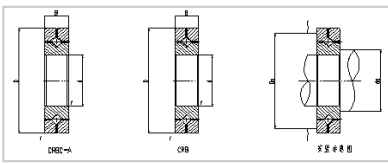

Crossed Roller Bearing

CRB/CRBC series Crossed Roller Bearing-70

Shaft Diameter (mm)	70
Identification number	
With cage	CRBC7013
Full Complement	CRB7013
Main dimensions (mm)	
d	70
D	100
B	13
r	0.6
CRBC Basic dynamic load rating	12.3
CRBC Basic static load rating	16.7
CRB Basic dynamic load rating	17
CRB Basic static load rating	25.5
Weight	0.38