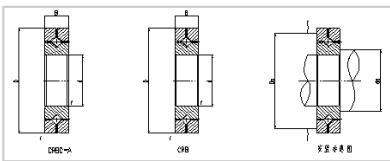

Crossed Roller Bearing

CRB/CRBC series Crossed Roller Bearing-70

Shaft Diameter (mm)	70
Identification number	
With cage	CRBC7013
Full Complement	CRB7013
Main dimensions (mm)	
d	70
D	100
B	13
r	0.6
CRBC Basic dynamic load rating	12.3
CRBC Basic static load rating	16.7
CRB Basic dynamic load rating	17
CRB Basic static load rating	25.5
Weight	0.38