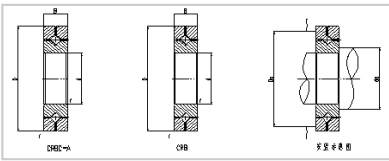

## Crossed Roller Bearing

### CRB/CRBC series Crossed Roller Bearing-70

Shaft Diameter (mm)	<b>70</b>
Identification number	
With cage	CRBC7013
Full Complement	CRB7013
Main dimensions (mm)	
d	<b>70</b>
D	100
B	13
r	0.6
CRBC Basic dynamic load rating	12.3
CRBC Basic static load rating	16.7
CRB Basic dynamic load rating	17
CRB Basic static load rating	25.5
Weight	0.38