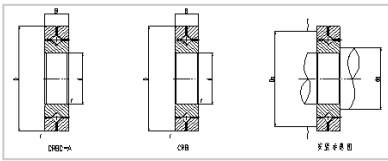

Crossed Roller Bearing

CRB/CRBC series Crossed Roller Bearing-600

Shaft Diameter (mm)	600
Identification number	
With cage	CRBC60040
Full Complement	CRB60040
Main dimensions (mm)	
d	600
D	700
B	40
r	3
CRBC Basic dynamic load rating	231
CRBC Basic static load rating	581
CRB Basic dynamic load rating	287
CRB Basic static load rating	774
Weight	30.6