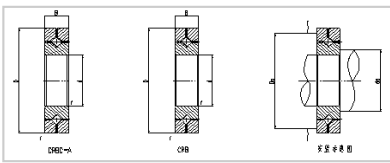

Crossed Roller Bearing

CRB/CRBC series Crossed Roller Bearing-60

Shaft Diameter (mm)	60
Identification number	
With cage	CRBC6013
Full Complement	CRB6013
Main dimensions (mm)	
d	60
D	90
B	13
r	0.6
CRBC Basic dynamic load rating	11.6
CRBC Basic static load rating	14.6
CRB Basic dynamic load rating	15.4
CRB Basic static load rating	21.5
Weight	0.33