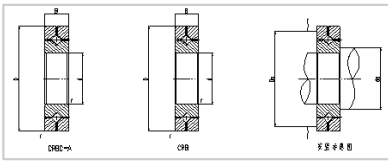

Crossed Roller Bearing

CRB/CRBC series Crossed Roller Bearing-60

Shaft Diameter (mm)	60
Identification number	
With cage	CRBC6013
Full Complement	CRB6013
Main dimensions (mm)	
d	60
D	90
B	13
r	0.6
CRBC Basic dynamic load rating	11.6
CRBC Basic static load rating	14.6
CRB Basic dynamic load rating	15.4
CRB Basic static load rating	21.5
Weight	0.33