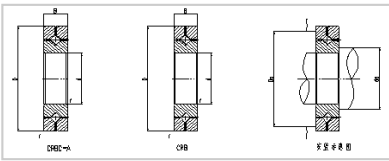

## Crossed Roller Bearing

### CRB/CRBC series Crossed Roller Bearing-500

Shaft Diameter (mm)	<b>500</b>
Identification number	
With cage	CRBC50040
Full Complement	CRB50040
Main dimensions (mm)	
d	<b>500</b>
D	600
B	40
r	2.5
CRBC Basic dynamic load rating	211
CRBC Basic static load rating	497
CRB Basic dynamic load rating	259
CRB Basic static load rating	648
Weight	26