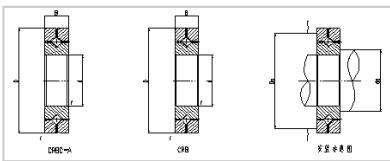

## Crossed Roller Bearing

### CRB/CRBC series Crossed Roller Bearing-50

Shaft Diameter (mm)	<b>50</b>
Identification number	
With cage	CRBC5013
Full Complement	CRB5013
Main dimensions (mm)	
d	<b>50</b>
D	80
B	13
r	0.6
CRBC Basic dynamic load rating	10.7
CRBC Basic static load rating	12.6
CRB Basic dynamic load rating	14.2
CRB Basic static load rating	18.4
Weight	0.29