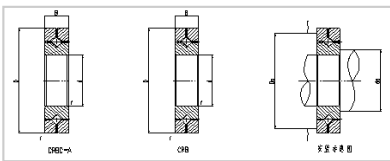

Crossed Roller Bearing

CRB/CRBC series Crossed Roller Bearing-50

Shaft Diameter (mm)	50
Identification number	
With cage	CRBC5013
Full Complement	CRB5013
Main dimensions (mm)	
d	50
D	80
B	13
r	0.6
CRBC Basic dynamic load rating	10.7
CRBC Basic static load rating	12.6
CRB Basic dynamic load rating	14.2
CRB Basic static load rating	18.4
Weight	0.29