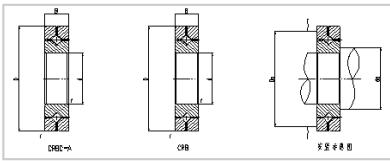

## Crossed Roller Bearing

### CRB/CRBC series Crossed Roller Bearing-400

Shaft Diameter (mm)	<b>400</b>
Identification number	
With cage	CRBC40035
Full Complement	CRB40035
Main dimensions (mm)	
d	<b>400</b>
D	480
B	35
r	2.5
CRBC Basic dynamic load rating	133
CRBC Basic static load rating	300
CRB Basic dynamic load rating	165
CRB Basic static load rating	<b>400</b>
Weight	14.5