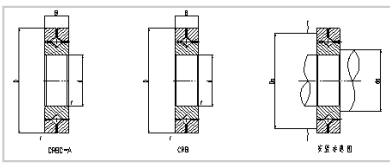

Crossed Roller Bearing

CRB/CRBC series Crossed Roller Bearing-40

Shaft Diameter (mm)	40
Identification number	
With cage	CRBC4010
Full Complement	CRB4010
Main dimensions (mm)	
d	40
D	65
B	10
r	0.3
CRBC Basic dynamic load rating	4.28
CRBC Basic static load rating	5.14
CRB Basic dynamic load rating	5.98
CRB Basic static load rating	8.04
Weight	0.15