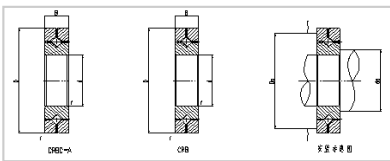

Crossed Roller Bearing

CRB/CRBC series Crossed Roller Bearing-40

Shaft Diameter (mm)	40
Identification number	
With cage	CRBC4010
Full Complement	CRB4010
Main dimensions (mm)	
d	40
D	65
B	10
r	0.3
CRBC Basic dynamic load rating	4.28
CRBC Basic static load rating	5.14
CRB Basic dynamic load rating	5.98
CRB Basic static load rating	8.04
Weight	0.15