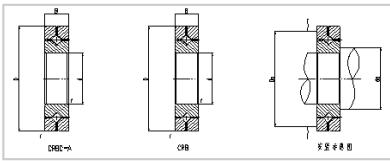

Crossed Roller Bearing

CRB/CRBC series Crossed Roller Bearing-300

Shaft Diameter (mm)	300
Identification number	
With cage	CRBC30025
Full Complement	CRB30025
Main dimensions (mm)	
d	300
D	360
B	25
r	2.5
CRBC Basic dynamic load rating	73.8
CRBC Basic static load rating	162
CRB Basic dynamic load rating	91.9
CRB Basic static load rating	217
Weight	5.88