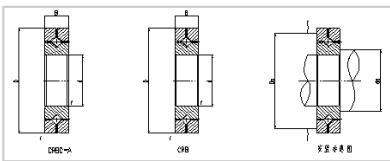

## Crossed Roller Bearing

### CRB/CRBC series Crossed Roller Bearing-300

Shaft Diameter (mm)	<b>300</b>
Identification number	
With cage	CRBC30025
Full Complement	CRB30025
Main dimensions (mm)	
d	<b>300</b>
D	360
B	25
r	2.5
CRBC Basic dynamic load rating	73.8
CRBC Basic static load rating	162
CRB Basic dynamic load rating	91.9
CRB Basic static load rating	217
Weight	5.88