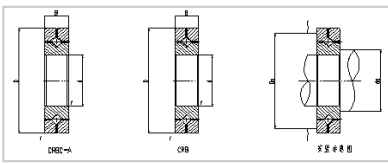

## Crossed Roller Bearing

### CRB/CRBC series Crossed Roller Bearing-30

Shaft Diameter (mm)	<b>30</b>
Identification number	
With cage	CRBC3010
Full Complement	CRB3010
Main dimensions (mm)	
d	<b>30</b>
D	55
B	10
r	0.3
CRBC Basic dynamic load rating	3.8
CRBC Basic static load rating	4.1
CRB Basic dynamic load rating	5.29
CRB Basic static load rating	6.35
Weight	0.12