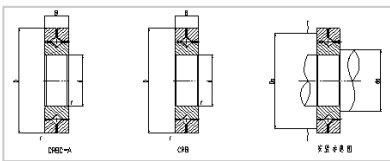

Crossed Roller Bearing

CRB/CRBC series Crossed Roller Bearing-250

Shaft Diameter (mm)	250
Identification number	
With cage	CRBC25025
Full Complement	CRB25025
Main dimensions (mm)	
d	250
D	310
B	25
r	2.5
CRBC Basic dynamic load rating	67.2
CRBC Basic static load rating	136
CRB Basic dynamic load rating	83.9
CRB Basic static load rating	183
Weight	4.97