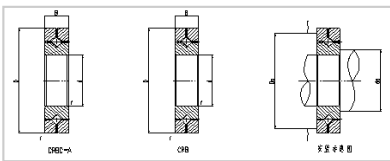

## Crossed Roller Bearing

### CRB/CRBC series Crossed Roller Bearing-250

Shaft Diameter (mm)	<b>250</b>
Identification number	
With cage	CRBC25025
Full Complement	CRB25025
Main dimensions (mm)	
d	<b>250</b>
D	310
B	<b>25</b>
r	2.5
CRBC Basic dynamic load rating	67.2
CRBC Basic static load rating	136
CRB Basic dynamic load rating	83.9
CRB Basic static load rating	183
Weight	4.97