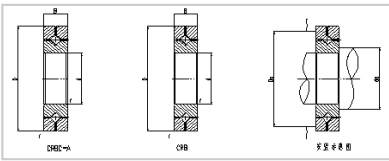

Crossed Roller Bearing

CRB/CRBC series Crossed Roller Bearing-150

Shaft Diameter (mm)	150
Identification number	
With cage	CRBC15025
Full Complement	CRB15025
Main dimensions (mm)	
d	150
D	210
B	25
r	1.5
CRBC Basic dynamic load rating	53.8
CRBC Basic static load rating	87.7
CRB Basic dynamic load rating	65
CRB Basic static load rating	113
Weight	3.16