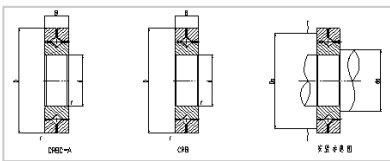

Crossed Roller Bearing

CRB/CRBC series Crossed Roller Bearing-150

Shaft Diameter (mm)	150
Identification number	
With cage	CRBC15025
Full Complement	CRB15025
Main dimensions (mm)	
d	150
D	210
B	25
r	1.5
CRBC Basic dynamic load rating	53.8
CRBC Basic static load rating	87.7
CRB Basic dynamic load rating	65
CRB Basic static load rating	113
Weight	3.16