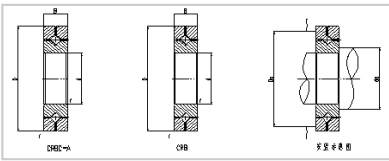

Crossed Roller Bearing

CRB/CRBC series Crossed Roller Bearing-140

Shaft Diameter (mm)	140
Identification number	
With cage	CRBC14025
Full Complement	CRB14025
Main dimensions (mm)	
d	140
D	200
B	25
r	1.5
CRBC Basic dynamic load rating	50.7
CRBC Basic static load rating	79.2
CRB Basic dynamic load rating	64.1
CRB Basic static load rating	108
Weight	2.96