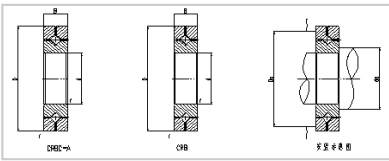

## Crossed Roller Bearing

### CRB/CRBC series Crossed Roller Bearing-140

Shaft Diameter (mm)	<b>140</b>
Identification number	
With cage	CRBC14025
Full Complement	CRB14025
Main dimensions (mm)	
d	<b>140</b>
D	200
B	25
r	1.5
CRBC Basic dynamic load rating	50.7
CRBC Basic static load rating	79.2
CRB Basic dynamic load rating	64.1
CRB Basic static load rating	108
Weight	2.96