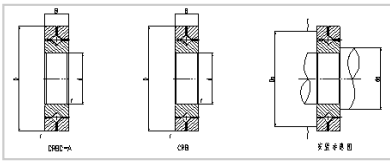

## Crossed Roller Bearing

### CRB/CRBC series Crossed Roller Bearing-140

Shaft Diameter (mm)	<b>140</b>
Identification number	
With cage	CRBC14025
Full Complement	CRB14025
Main dimensions (mm)	
d	<b>140</b>
D	200
B	25
r	1.5
CRBC Basic dynamic load rating	50.7
CRBC Basic static load rating	79.2
CRB Basic dynamic load rating	64.1
CRB Basic static load rating	108
Weight	2.96