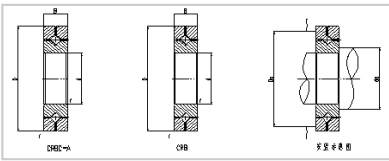

Crossed Roller Bearing

CRB/CRBC series Crossed Roller Bearing-130

Shaft Diameter (mm)	130
Identification number	
With cage	CRBC13025
Full Complement	CRB13025
Main dimensions (mm)	
d	130
D	190
B	25
r	1.5
CRBC Basic dynamic load rating	49.2
CRBC Basic static load rating	74.8
CRB Basic dynamic load rating	61
CRB Basic static load rating	99.8
Weight	2.82