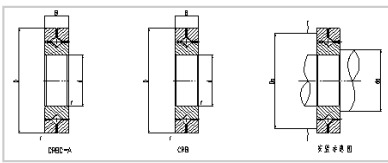

Crossed Roller Bearing

CRB/CRBC series Crossed Roller Bearing-120

Shaft Diameter (mm)	120
Identification number	
With cage	CRBC12025
Full Complement	CRB12025
Main dimensions (mm)	
d	120
D	180
B	25
r	1.5
CRBC Basic dynamic load rating	47.7
CRBC Basic static load rating	70.5
CRB Basic dynamic load rating	59.9
CRB Basic static load rating	95.4
Weight	2.62