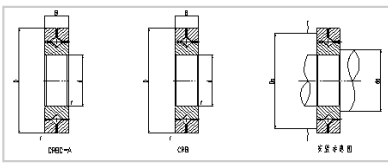

Crossed Roller Bearing

CRB/CRBC series Crossed Roller Bearing-120

| | |
|--------------------------------|------------|
| Shaft Diameter (mm) | 120 |
| Identification number | |
| With cage | CRBC12025 |
| Full Complement | CRB12025 |
| Main dimensions (mm) | |
| d | 120 |
| D | 180 |
| B | 25 |
| r | 1.5 |
| CRBC Basic dynamic load rating | 47.7 |
| CRBC Basic static load rating | 70.5 |
| CRB Basic dynamic load rating | 59.9 |
| CRB Basic static load rating | 95.4 |
| Weight | 2.62 |