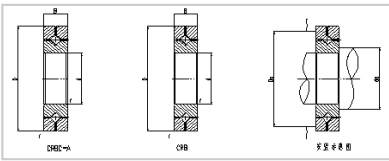

Crossed Roller Bearing

CRB/CRBC series Crossed Roller Bearing-120

Shaft Diameter (mm)	120
Identification number	
With cage	CRBC12025
Full Complement	CRB12025
Main dimensions (mm)	
d	120
D	180
B	25
r	1.5
CRBC Basic dynamic load rating	47.7
CRBC Basic static load rating	70.5
CRB Basic dynamic load rating	59.9
CRB Basic static load rating	95.4
Weight	2.62