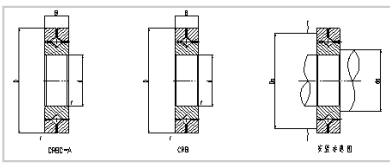

Crossed Roller Bearing

CRB/CRBC series Crossed Roller Bearing-110

Shaft Diameter (mm)	110
Identification number	
With cage	CRBC11020
Full Complement	CRB11020
Main dimensions (mm)	
d	110
D	160
B	20
r	1
CRBC Basic dynamic load rating	33.5
CRBC Basic static load rating	50.7
CRB Basic dynamic load rating	41.2
CRB Basic static load rating	66.7
Weight	1.56