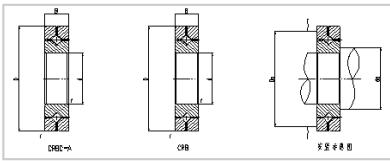

Crossed Roller Bearing

CRB/CRBC series Crossed Roller Bearing-110

Shaft Diameter (mm)	110
Identification number	
With cage	CRBC11020
Full Complement	CRB11020
Main dimensions (mm)	
d	110
D	160
B	20
r	1
CRBC Basic dynamic load rating	33.5
CRBC Basic static load rating	50.7
CRB Basic dynamic load rating	41.2
CRB Basic static load rating	66.7
Weight	1.56