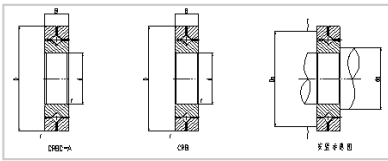

Crossed Roller Bearing

CRB/CRBC series Crossed Roller Bearing-110

Shaft Diameter (mm)	110
Identification number	
With cage	CRBC11020
Full Complement	CRB11020
Main dimensions (mm)	
d	110
D	160
B	20
r	1
CRBC Basic dynamic load rating	33.5
CRBC Basic static load rating	50.7
CRB Basic dynamic load rating	41.2
CRB Basic static load rating	66.7
Weight	1.56