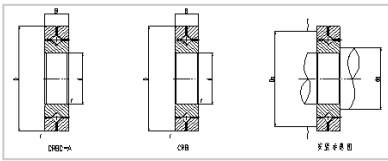

Crossed Roller Bearing

CRB/CRBC series Crossed Roller Bearing-100

Shaft Diameter (mm)	100
Identification number	
With cage	CRBC10020
Full Complement	CRB10020
Main dimensions (mm)	
d	100
D	150
B	20
r	1
CRBC Basic dynamic load rating	31.5
CRBC Basic static load rating	45.1
CRB Basic dynamic load rating	39.4
CRB Basic static load rating	61.1
Weight	1.45