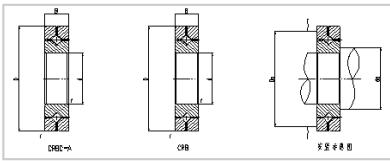

Crossed Roller Bearing

CRB/CRBC series Crossed Roller Bearing-100

Shaft Diameter (mm)	100
Identification number	
With cage	CRBC10020
Full Complement	CRB10020
Main dimensions (mm)	
d	100
D	150
B	20
r	1
CRBC Basic dynamic load rating	31.5
CRBC Basic static load rating	45.1
CRB Basic dynamic load rating	39.4
CRB Basic static load rating	61.1
Weight	1.45