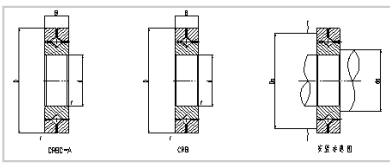

Crossed Roller Bearing

CRB/CRBC series Crossed Roller Bearing-

Shaft Diameter (mm)	
Identification number	
With cage	CRBC800100
Full Complement	CRB800100
Main dimensions (mm)	
d	800
D	1030
B	100
r	4
CRBC Basic dynamic load rating	936
CRBC Basic static load rating	2040
CRB Basic dynamic load rating	1140
CRB Basic static load rating	2640
Weight	247