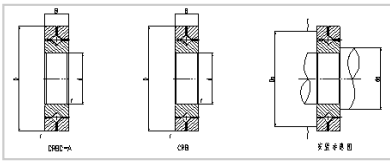

Crossed Roller Bearing

CRB/CRBC series Crossed Roller Bearing-

Shaft Diameter (mm)	
Identification number	
With cage	CRBC700150
Full Complement	CRB700150
Main dimensions (mm)	
d	700
D	1020
B	150
r	3
CRBC Basic dynamic load rating	1660
CRBC Basic static load rating	3010
CRB Basic dynamic load rating	1980
CRB Basic static load rating	3820
Weight	478