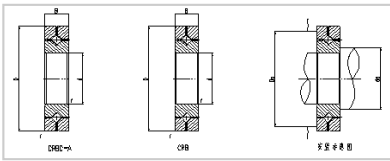

## Crossed Roller Bearing

### CRB/CRBC series Crossed Roller Bearing-

Shaft Diameter (mm)	
Identification number	
With cage	CRBC700150
Full Complement	CRB700150
Main dimensions (mm)	
d	700
D	1020
B	150
r	3
CRBC Basic dynamic load rating	1660
CRBC Basic static load rating	3010
CRB Basic dynamic load rating	1980
CRB Basic static load rating	3820
Weight	478