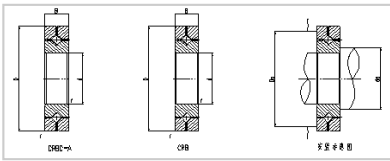

## Crossed Roller Bearing

CRB/CRBC series Crossed Roller Bearing-

Shaft Diameter (mm)	
Identification number	
With cage	CRBC700150
Full Complement	CRB700150
Main dimensions (mm)	
d	700
D	1020
B	150
r	3
CRBC Basic dynamic load rating	1660
CRBC Basic static load rating	3010
CRB Basic dynamic load rating	1980
CRB Basic static load rating	3820
Weight	478