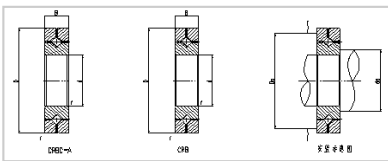

Crossed Roller Bearing

CRB/CRBC series Crossed Roller Bearing-

Shaft Diameter (mm)	
Identification number	
With cage	CRBC70070
Full Complement	CRB70070
Main dimensions (mm)	
d	700
D	880
B	70
r	3
CRBC Basic dynamic load rating	630
CRBC Basic static load rating	1390
CRB Basic dynamic load rating	766
CRB Basic static load rating	1810
Weight	115