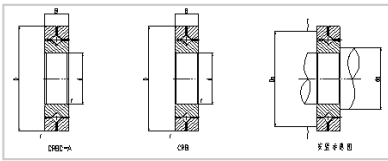

Crossed Roller Bearing

CRB/CRBC series Crossed Roller Bearing-

Shaft Diameter (mm)	
Identification number	
With cage	CRBC70070
Full Complement	CRB70070
Main dimensions (mm)	
d	700
D	880
B	70
r	3
CRBC Basic dynamic load rating	630
CRBC Basic static load rating	1390
CRB Basic dynamic load rating	766
CRB Basic static load rating	1810
Weight	115