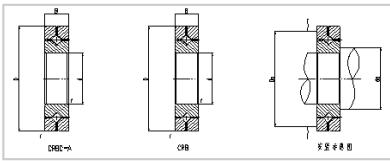

Crossed Roller Bearing

CRB/CRBC series Crossed Roller Bearing-

Shaft Diameter (mm)	
Identification number	
With cage	CRBC70070
Full Complement	CRB70070
Main dimensions (mm)	
d	700
D	880
B	70
r	3
CRBC Basic dynamic load rating	630
CRBC Basic static load rating	1390
CRB Basic dynamic load rating	766
CRB Basic static load rating	1810
Weight	115