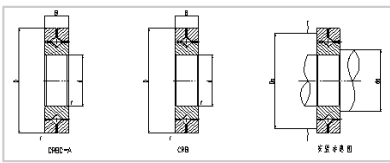

Crossed Roller Bearing

CRB/CRBC series Crossed Roller Bearing-

Shaft Diameter (mm)	
Identification number	
With cage	CRBC600120
Full Complement	CRB600120
Main dimensions (mm)	
d	600
D	870
B	120
r	3
CRBC Basic dynamic load rating	1250
CRBC Basic static load rating	2210
CRB Basic dynamic load rating	1490
CRB Basic static load rating	2800
Weight	274