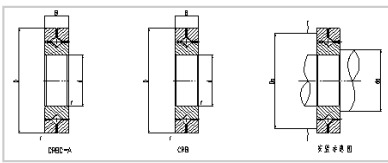

Crossed Roller Bearing

CRB/CRBC series Crossed Roller Bearing-

Shaft Diameter (mm)	
Identification number	
With cage	CRBC600120
Full Complement	CRB600120
Main dimensions (mm)	
d	600
D	870
B	120
r	3
CRBC Basic dynamic load rating	1250
CRBC Basic static load rating	2210
CRB Basic dynamic load rating	1490
CRB Basic static load rating	2800
Weight	274