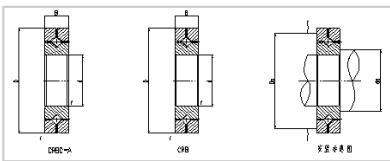

Crossed Roller Bearing

CRB/CRBC series Crossed Roller Bearing-

Shaft Diameter (mm)	
Identification number	
With cage	CRBC60070
Full Complement	CRB60070
Main dimensions (mm)	
d	600
D	780
B	70
r	3
CRBC Basic dynamic load rating	591
CRBC Basic static load rating	1230
CRB Basic dynamic load rating	700
CRB Basic static load rating	1540
Weight	102