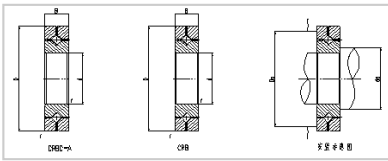

Crossed Roller Bearing

CRB/CRBC series Crossed Roller Bearing-

Shaft Diameter (mm)	
Identification number	
With cage	CRBC60070
Full Complement	CRB60070
Main dimensions (mm)	
d	600
D	780
B	70
r	3
CRBC Basic dynamic load rating	591
CRBC Basic static load rating	1230
CRB Basic dynamic load rating	700
CRB Basic static load rating	1540
Weight	102