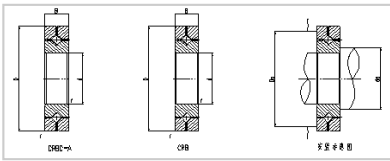

Crossed Roller Bearing

CRB/CRBC series Crossed Roller Bearing-

| | |
|--------------------------------|-----------|
| Shaft Diameter (mm) | |
| Identification number | |
| With cage | CRBC50070 |
| Full Complement | CRB50070 |
| Main dimensions (mm) | |
| d | 500 |
| D | 680 |
| B | 70 |
| r | 2.5 |
| CRBC Basic dynamic load rating | 536 |
| CRBC Basic static load rating | 1020 |
| CRB Basic dynamic load rating | 653 |
| CRB Basic static load rating | 1330 |
| Weight | 86.1 |