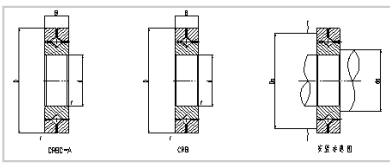

## Crossed Roller Bearing

### CRB/CRBC series Crossed Roller Bearing-

Shaft Diameter (mm)	
Identification number	
With cage	CRBC50070
Full Complement	CRB50070
Main dimensions (mm)	
d	500
D	680
B	70
r	2.5
CRBC Basic dynamic load rating	536
CRBC Basic static load rating	1020
CRB Basic dynamic load rating	653
CRB Basic static load rating	1330
Weight	86.1