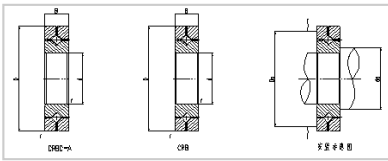

Crossed Roller Bearing

CRB/CRBC series Crossed Roller Bearing-

| | |
|--------------------------------|-----------|
| Shaft Diameter (mm) | |
| Identification number | |
| With cage | CRBC50070 |
| Full Complement | CRB50070 |
| Main dimensions (mm) | |
| d | 500 |
| D | 680 |
| B | 70 |
| r | 2.5 |
| CRBC Basic dynamic load rating | 536 |
| CRBC Basic static load rating | 1020 |
| CRB Basic dynamic load rating | 653 |
| CRB Basic static load rating | 1330 |
| Weight | 86.1 |