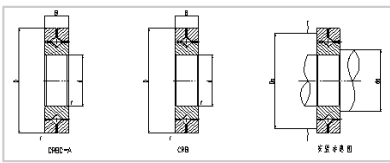

Crossed Roller Bearing

CRB/CRBC series Crossed Roller Bearing-

Shaft Diameter (mm)	
Identification number	
With cage	CRBC50050
Full Complement	CRB50050
Main dimensions (mm)	
d	500
D	625
B	50
r	2.5
CRBC Basic dynamic load rating	247
CRBC Basic static load rating	561
CRB Basic dynamic load rating	306
CRB Basic static load rating	747
Weight	41.7