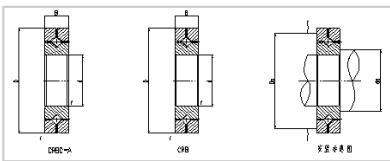

## Crossed Roller Bearing

### CRB/CRBC series Crossed Roller Bearing-

Shaft Diameter (mm)	
Identification number	
With cage	CRBC50050
Full Complement	CRB50050
Main dimensions (mm)	
d	500
D	625
B	50
r	2.5
CRBC Basic dynamic load rating	247
CRBC Basic static load rating	561
CRB Basic dynamic load rating	306
CRB Basic static load rating	747
Weight	41.7