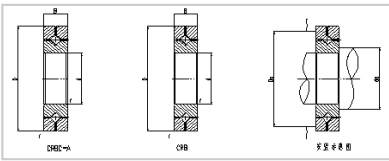

## Crossed Roller Bearing

### CRB/CRBC series Crossed Roller Bearing-

Shaft Diameter (mm)	
Identification number	
With cage	CRBC50050
Full Complement	CRB50050
Main dimensions (mm)	
d	500
D	625
B	50
r	2.5
CRBC Basic dynamic load rating	247
CRBC Basic static load rating	561
CRB Basic dynamic load rating	306
CRB Basic static load rating	747
Weight	41.7