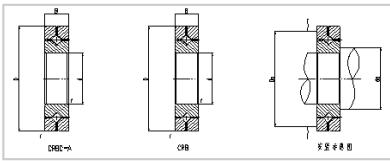

Crossed Roller Bearing

CRB/CRBC series Crossed Roller Bearing-

Shaft Diameter (mm)	
Identification number	
With cage	CRBC40070
Full Complement	CRB40070
Main dimensions (mm)	
d	400
D	580
B	70
r	2.5
CRBC Basic dynamic load rating	470
CRBC Basic static load rating	811
CRB Basic dynamic load rating	576
CRB Basic static load rating	1060
Weight	72.4