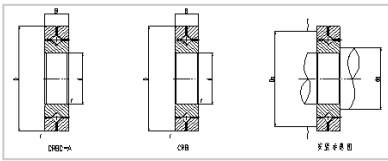

## Crossed Roller Bearing

### CRB/CRBC series Crossed Roller Bearing-

Shaft Diameter (mm)	
Identification number	
With cage	CRBC40040
Full Complement	CRB40040
Main dimensions (mm)	
d	400
D	510
B	40
r	2.5
CRBC Basic dynamic load rating	222
CRBC Basic static load rating	455
CRB Basic dynamic load rating	270
CRB Basic static load rating	590
Weight	23.5