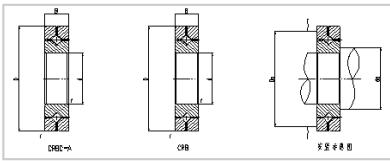

## Crossed Roller Bearing

### CRB/CRBC series Crossed Roller Bearing-

Shaft Diameter (mm)	
Identification number	
With cage	CRBC30040
Full Complement	CRB30040
Main dimensions (mm)	
d	300
D	405
B	40
r	2.5
CRBC Basic dynamic load rating	194
CRBC Basic static load rating	351
CRB Basic dynamic load rating	235
CRB Basic static load rating	451
Weight	17.2