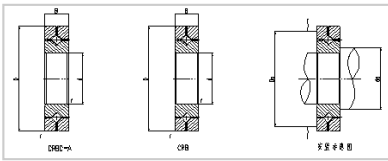

## Crossed Roller Bearing

### CRB/CRBC series Crossed Roller Bearing-

Shaft Diameter (mm)	
Identification number	
With cage	CRBC30040
Full Complement	CRB30040
Main dimensions (mm)	
d	300
D	405
B	40
r	2.5
CRBC Basic dynamic load rating	194
CRBC Basic static load rating	351
CRB Basic dynamic load rating	235
CRB Basic static load rating	451
Weight	17.2