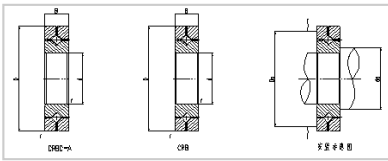

Crossed Roller Bearing

CRB/CRBC series Crossed Roller Bearing-

Shaft Diameter (mm)	
Identification number	
With cage	CRBC30040
Full Complement	CRB30040
Main dimensions (mm)	
d	300
D	405
B	40
r	2.5
CRBC Basic dynamic load rating	194
CRBC Basic static load rating	351
CRB Basic dynamic load rating	235
CRB Basic static load rating	451
Weight	17.2