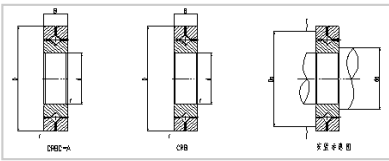

Crossed Roller Bearing

CRB/CRBC series Crossed Roller Bearing-

Shaft Diameter (mm)	
Identification number	
With cage	CRBC30035
Full Complement	CRB30035
Main dimensions (mm)	
d	300
D	395
B	35
r	2.5
CRBC Basic dynamic load rating	163
CRBC Basic static load rating	299
CRB Basic dynamic load rating	205
CRB Basic static load rating	408
Weight	13.4