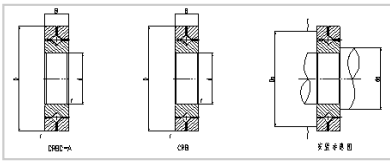

## Crossed Roller Bearing

### CRB/CRBC series Crossed Roller Bearing-

Shaft Diameter (mm)	
Identification number	
With cage	CRBC25030
Full Complement	CRB25030
Main dimensions (mm)	
d	250
D	330
B	30
r	2.5
CRBC Basic dynamic load rating	116
CRBC Basic static load rating	208
CRB Basic dynamic load rating	146
CRB Basic static load rating	283
Weight	8.1