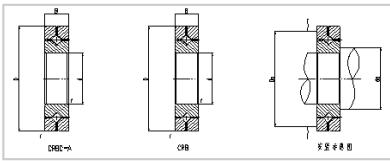

Crossed Roller Bearing

CRB/CRBC series Crossed Roller Bearing-

Shaft Diameter (mm)	
Identification number	
With cage	CRBC25030
Full Complement	CRB25030
Main dimensions (mm)	
d	250
D	330
B	30
r	2.5
CRBC Basic dynamic load rating	116
CRBC Basic static load rating	208
CRB Basic dynamic load rating	146
CRB Basic static load rating	283
Weight	8.1