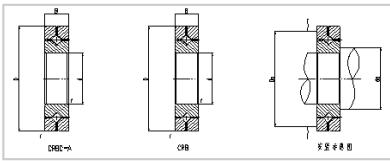

Crossed Roller Bearing

CRB/CRBC series Crossed Roller Bearing-

Shaft Diameter (mm)	
Identification number	
With cage	CRBC20035
Full Complement	CRB20035
Main dimensions (mm)	
d	200
D	295
B	35
r	2
CRBC Basic dynamic load rating	137
CRBC Basic static load rating	215
CRB Basic dynamic load rating	168
CRB Basic static load rating	282
Weight	9.58