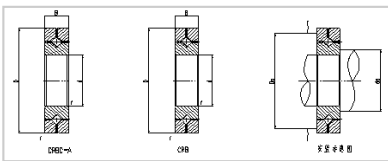

Crossed Roller Bearing

CRB/CRBC series Crossed Roller Bearing-

Shaft Diameter (mm)	
Identification number	
With cage	CRBC20035
Full Complement	CRB20035
Main dimensions (mm)	
d	200
D	295
B	35
r	2
CRBC Basic dynamic load rating	137
CRBC Basic static load rating	215
CRB Basic dynamic load rating	168
CRB Basic static load rating	282
Weight	9.58