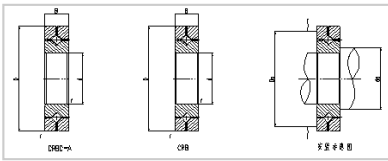

Crossed Roller Bearing

CRB/CRBC series Crossed Roller Bearing-

Shaft Diameter (mm)	
Identification number	
With cage	CRBC20035
Full Complement	CRB20035
Main dimensions (mm)	
d	200
D	295
B	35
r	2
CRBC Basic dynamic load rating	137
CRBC Basic static load rating	215
CRB Basic dynamic load rating	168
CRB Basic static load rating	282
Weight	9.58