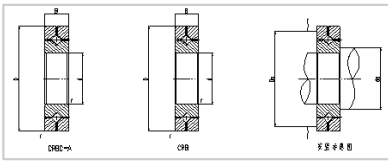

Crossed Roller Bearing

CRB/CRBC series Crossed Roller Bearing-

Shaft Diameter (mm)	
Identification number	
With cage	CRBC20030
Full Complement	CRB20030
Main dimensions (mm)	
d	200
D	280
B	30
r	2
CRBC Basic dynamic load rating	108
CRBC Basic static load rating	178
CRB Basic dynamic load rating	133
CRB Basic static load rating	234
Weight	6.7