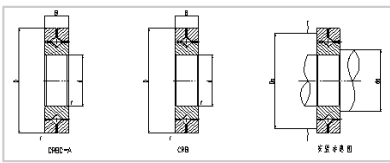

Crossed Roller Bearing

CRB/CRBC series Crossed Roller Bearing-

Shaft Diameter (mm)	
Identification number	
With cage	CRBC20030
Full Complement	CRB20030
Main dimensions (mm)	
d	200
D	280
B	30
r	2
CRBC Basic dynamic load rating	108
CRBC Basic static load rating	178
CRB Basic dynamic load rating	133
CRB Basic static load rating	234
Weight	6.7