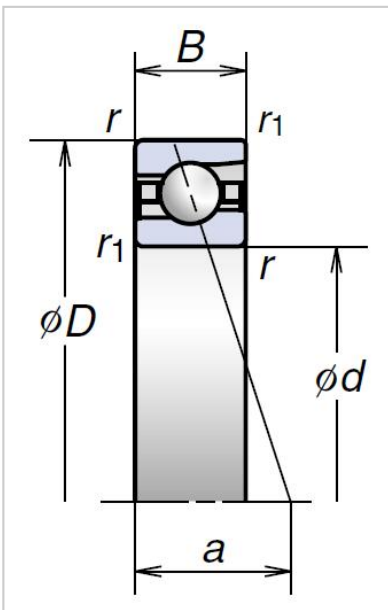

## Ultra High-Speed Angular Contact Ball Bearings

### BGR Series Ultra High-Speed Angular Contact Ball Bearings-6BGR10X

Bearing NO.	<b>6BGR10X</b>
Dimensions	
D (mm)	<b>6</b>
d (mm)	17
2B (mm)	<b>6</b>
r Min	0.3
r1 Min	0.15
Basic Loading Ratings(KN)	
Cr (Dynamic)	1.42
C0r (Static)	0.43
Permissible axial load (KN)	0.34
Effective load center(mm) a	4.5
Limiting speeds [rpm][min-1]	
Grease	192000
Oil	261000
Weight (kg)	0.005