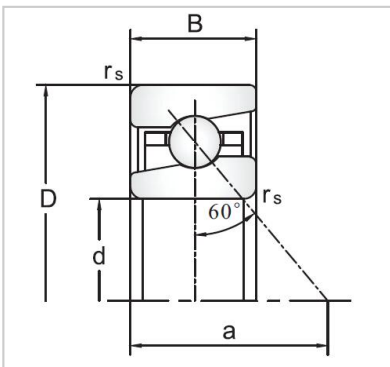

Angular Contact Ball Bearings

BS/TAC Series Ball Screw Support Angular Contact Ball Bearings-BS1574

Bearing NO.

BS **BS1574**

TAC 15TAC47C

Dimensions(mm)

d **15**

D 47

B **15**

r Min **1**

r1 Max 0.6

Load Ca (N) 23

Rotation [min-1]

Lub. 6900

Oil. 9200

Stiffness (DB,DF) (N) H 1450

Rigidity (DB,DF) (N/μm) 630

H

Torque (N·m) H 0.09

Weight (kg) 0.146