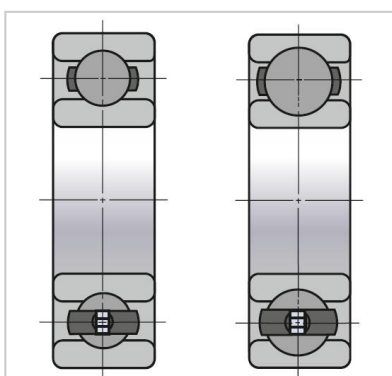

Angular Contact Ball Bearings

Air and gas screw compressor bearing-7312BEA

BEA-Montonring Numbers	7312BEA
Boundary Dimensions (mm)	
d	60
D	130
B	31
r (min)	2.1
r1 (min)	1.1
Basic Load Ratings (N)	
Cr	102000
COr	68500
Limiting Speed (min-1)	6700