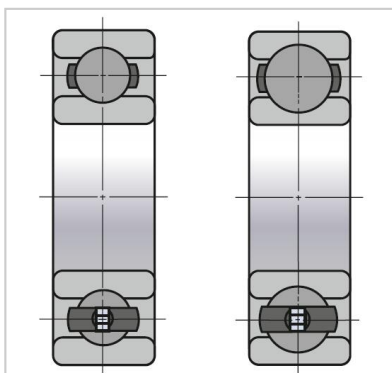

Angular Contact Ball Bearings

Air and gas screw compressor bearing-7303BEA

BEA-Montonring Numbers	7303BEA
Boundary Dimensions (mm)	
d	17
D	47
B	14
r (min)	1.1
r1 (min)	0.6
Basic Load Ratings (N)	
Cr	16800
COr	8300
Limiting Speed (min-1)	20000