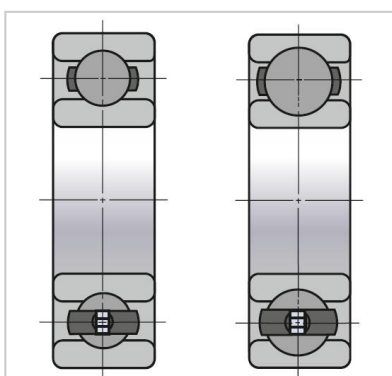

## Angular Contact Ball Bearings

## Air and gas screw compressor bearing-7301BEA

|                          |                |
|--------------------------|----------------|
| BEA-Montonring Numbers   | <b>7301BEA</b> |
| Boundary Dimensions (mm) |                |
| d                        | 12             |
| D                        | 37             |
| B                        | 12             |
| r (min)                  | <b>1</b>       |
| r1 (min)                 | 0.6            |
| Basic Load Ratings (N)   |                |
| Cr                       | 11100          |
| COr                      | 4950           |
| Limiting Speed (min-1)   | 26000          |