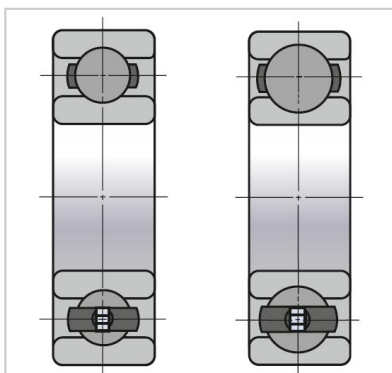

Angular Contact Ball Bearings

Air and gas screw compressor bearing-7214BEA

BEA-Montoring Numbers	7214BEA
Boundary Dimensions (mm)	
d	70
D	125
B	24
r (min)	1.5
r1 (min)	1
Basic Load Ratings (N)	
Cr	75500
COr	58500
Limiting Speed (min-1)	6700