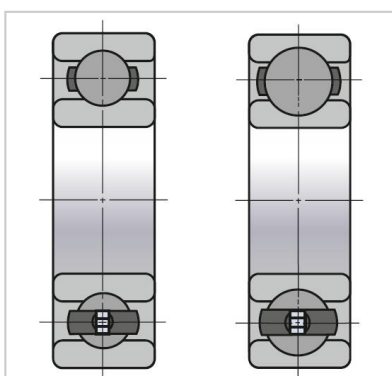

## Angular Contact Ball Bearings

## Air and gas screw compressor bearing-7211BEA

BEA-Montonring Numbers	<b>7211BEA</b>
Boundary Dimensions (mm)	
d	55
D	100
B	<b>21</b>
r (min)	1.5
r1 (min)	<b>1</b>
Basic Load Ratings (N)	
Cr	51500
COr	37000
Limiting Speed (min-1)	8500