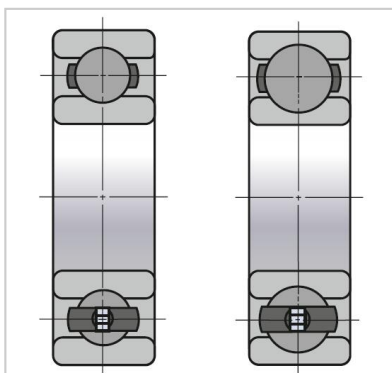

## Angular Contact Ball Bearings

## Air and gas screw compressor bearing-7208BEA

BEA-Montonring Numbers	<b>7208BEA</b>
Boundary Dimensions (mm)	
d	40
D	80
B	18
r (min)	1.1
r1 (min)	0.6
Basic Load Ratings (N)	
Cr	38500
COr	24500
Limiting Speed (min-1)	11000