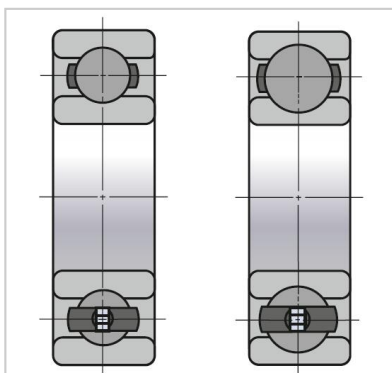

## Angular Contact Ball Bearings

## Air and gas screw compressor bearing-7204BEA

BEA-Montonring Numbers	<b>7204BEA</b>
Boundary Dimensions (mm)	
d	<b>20</b>
D	47
B	14
r (min)	1
r1 (min)	0.6
Basic Load Ratings (N)	
Cr	15600
COr	8150
Limiting Speed (min-1)	19000