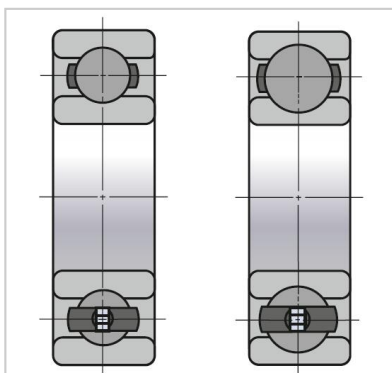

Angular Contact Ball Bearings

Air and gas screw compressor bearing-7204BEA

BEA-Montonring Numbers	7204BEA
Boundary Dimensions (mm)	
d	20
D	47
B	14
r (min)	1
r1 (min)	0.6
Basic Load Ratings (N)	
Cr	15600
COr	8150
Limiting Speed (min-1)	19000