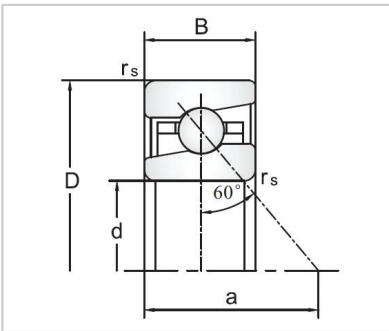

## Angular Contact Ball Bearings

### 76030 Ball Screw Support Angular Contact Ball Bearings-7603090TVP

Bearing No.	<b>7603090TVP</b>
Dimensions	
D	<b>90</b>
d	190
B	43
R	<b>3</b>
a	143
Mounting dimensions	
da	122.5
Da	157.5
Ra	<b>3</b>
Loading	
Ca	163
Coa	345
RPM	
Lub.	3000
Oil	4000
Prelaoding	18
Stiffness	2650
Fam	51
Friction	1300
Fat content	65
Weight	6.17