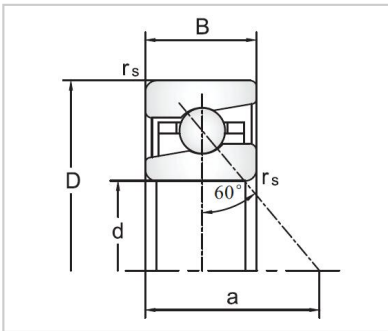

## Angular Contact Ball Bearings

### 76030 Ball Screw Support Angular Contact Ball Bearings-7603090TVP

Bearing No.	<b>7603090TVP</b>
Dimensions	
D	<b>90</b>
d	190
B	43
R	<b>3</b>
a	143
Mounting dimensions	
da	122.5
Da	157.5
Ra	<b>3</b>
Loading	
Ca	163
Coa	345
RPM	
Lub.	3000
Oil	4000
Prelaoding	18
Stiffness	2650
Fam	51
Friction	1300
Fat content	65
Weight	6.17